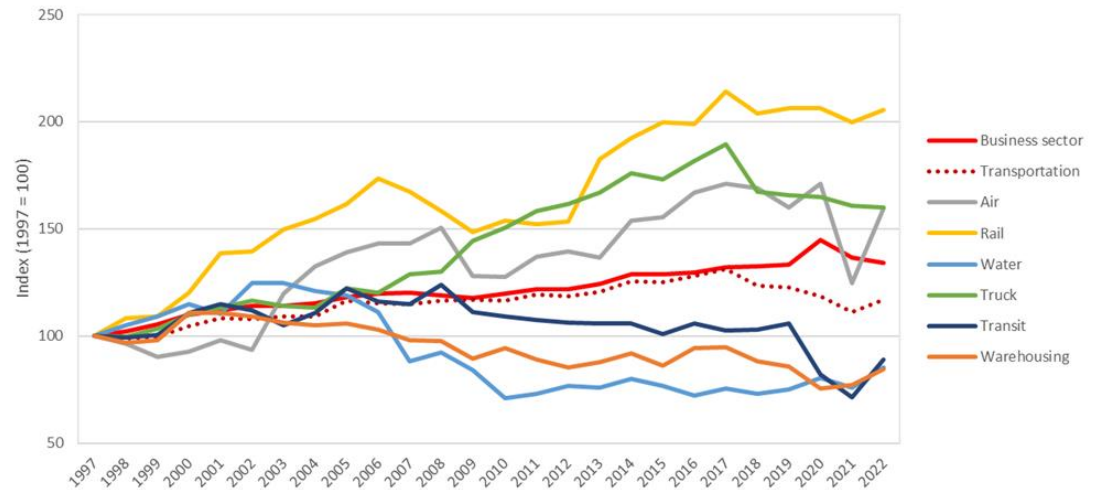

Labour productivity (by sub-industry)

Source: OECD & Statistics Canada