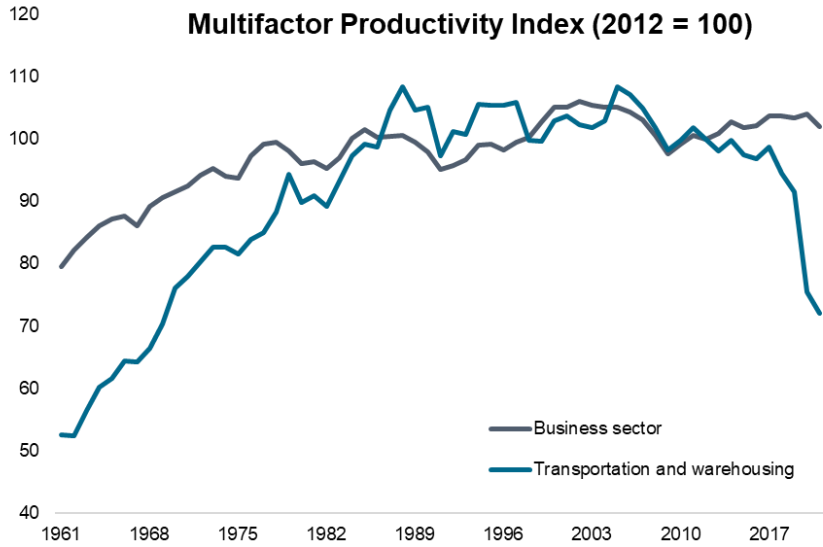

Source: Statistics Canada