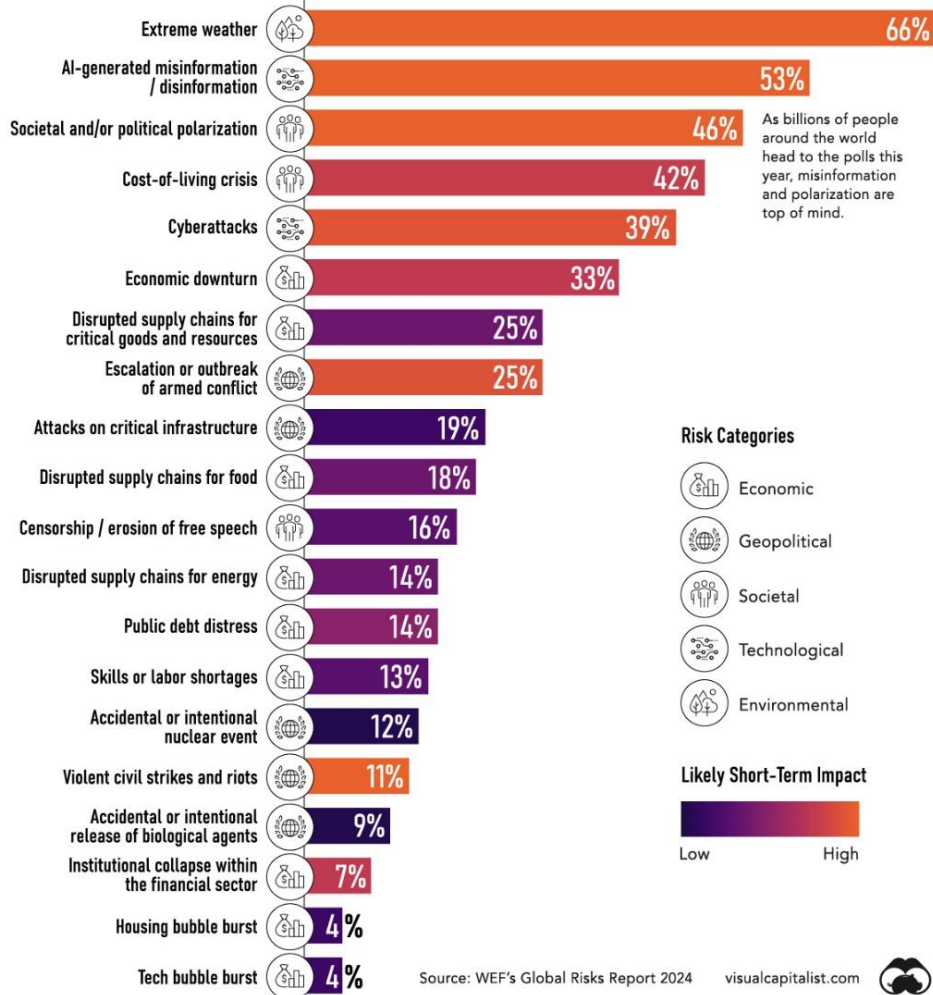

CILTNA

April 24, 2024

Transport
Canada

Transports
Canada

Canada

End-to-End Container Transit Time: Shanghai to Chicago via Western Ports

— Los Angeles/Long Beach to Chicago — Seattle/Tacoma to Chicago — Vancouver/Prince Rupert to Chicago

Sources: Vancouver Fraser Port Authority, Prince Rupert Port Authority, CN Rail, CP Rail, Transport Canada, Cargosmart

THE TOP GLOBAL RISKS IN 2024

The World Economic Forum surveyed 1,490 leaders on the top global risks in 2024 and their potential scale of impact.

Q Please select up to five risks that you believe are most likely to present a material crisis on a global scale in 2024.

Source: WEF's Global Risks Report 2024 visualcapitalist.com

Source: Statistics Canada