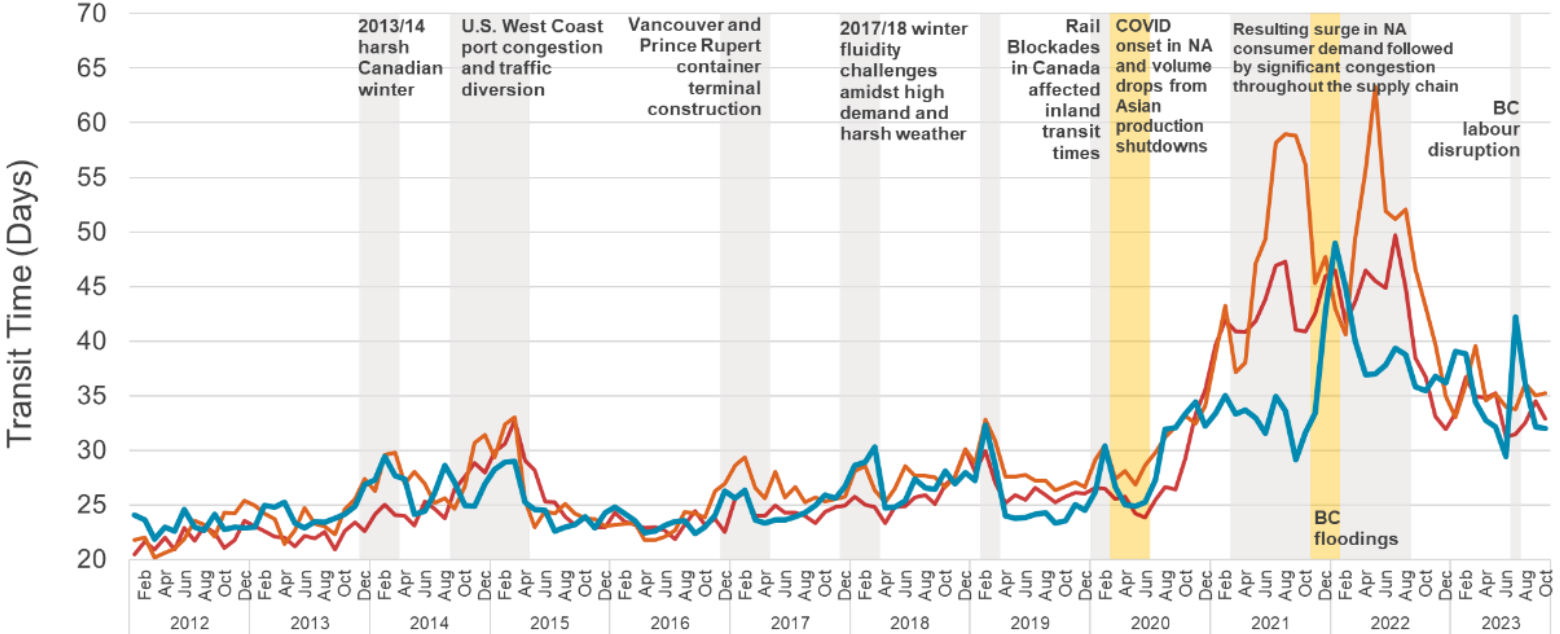

CILTNA

April 24, 2024

Transport
Canada

Transports
Canada

Canada

End-to-End Container Transit Time: Shanghai to Chicago via Western Ports

— Los Angeles/Long Beach to Chicago — Seattle/Tacoma to Chicago — Vancouver/Prince Rupert to Chicago

Sources: Vancouver Fraser Port Authority, Prince Rupert Port Authority, CN Rail, CP Rail, Transport Canada, Cargosmart

THE TOP GLOBAL RISKS IN 2024

The World Economic Forum surveyed 1,490 leaders on the top global risks in 2024 and their potential scale of impact.